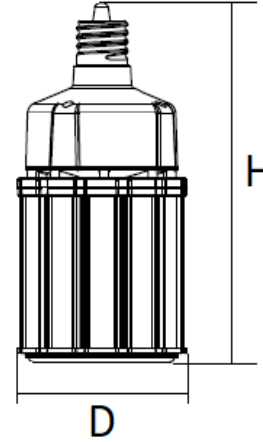

DIMENSIONS:

5.71"(H) x 2.36"(D)

CL-EHL-18W-50K-E26
CL-EHL-18W-30K-E26

LED CORN LAMPS

Ideal for retrofitting existing HID highbay, shoebox, flood light or wall pack fixtures.

ELECTRICAL SPECIFICATIONS:

- Voltage: 120~277VAC, 50/60Hz
- Wattage: 18W
- Power factor: >0.90
- Efficacy: 125~155LM/W

HOUSING SPECIFICATIONS:

- Big heat sink, No fan
- PC and Aluminum housing and Sealant pouring for whole driver
- Meet 4KV surge immunity level
- Operating temperature: -40°F to 176°F
- Minimum Enclosed Space Dimension: 12.6"(H) x 7.5"(D) and 705 Cubic in.
- Suitable for damp location

CERTIFICATIONS: UL

MODEL	WATTS	VOLTAGE	LUMENS	COLOR TEMP
CL-EHL-18W-50K-E26	18W	120~277VAC	2600LM	5000K
CL-EHL-18W-30K-E26	18W	120~277VAC	2250LM	3000K

E26-ENLARGER

MODEL	DESCRIPTION
E26-ENLARGER	ENLARGER E26 (MED.) BASE TO BE USED IN E39 (MOGUL) SOCKET

LIGHTING SPECIFICATIONS:

- Lamp Base: E26 Medium Base
- LED Type: SMD2835
- Total lumens: 2600LM/2250LM
- Color temperature: 5000K/3000K
- Color rendering index: >80
- Beam angle: 360°

WARRANTY: 5 years